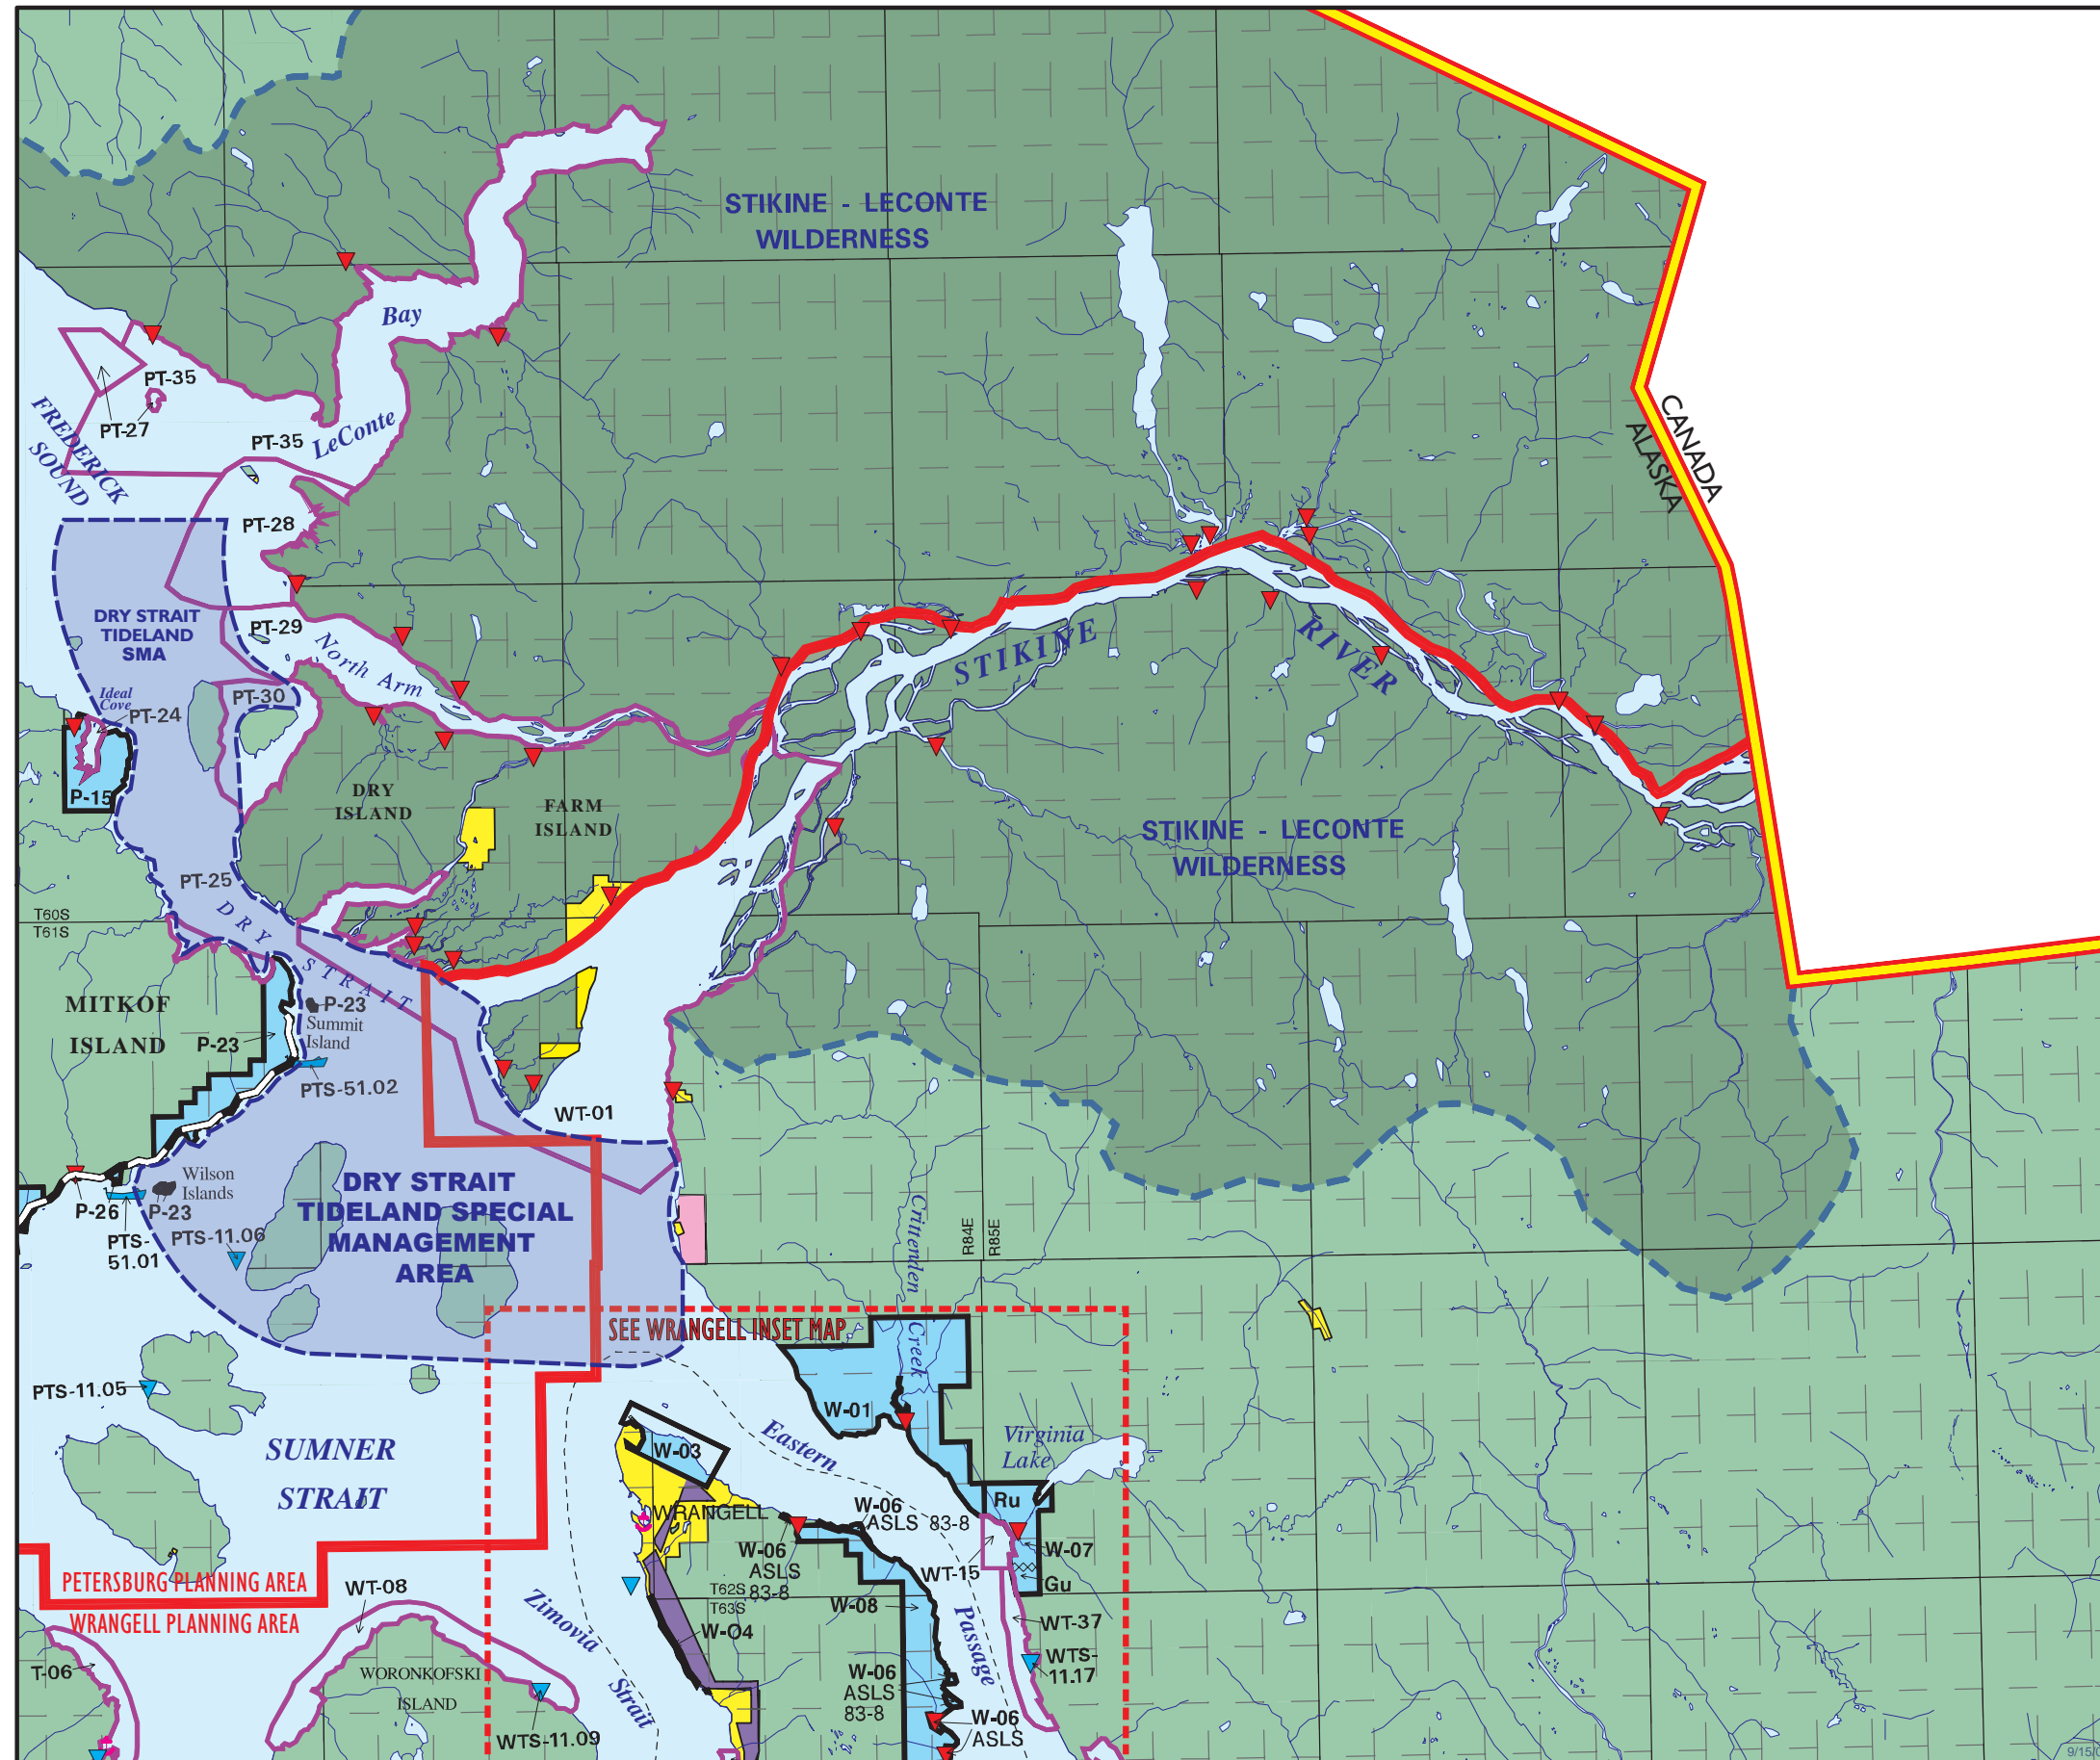

MAP 3-14 ♦ REGION 3 Petersburg - East

Land Status (1)(2)	
	Tongass NF Wilderness Areas
	Tongass Natl. Forest
	Misty Fiords Natl. Monument
	Native Owned
	Private
	State Owned
	Mental Health
	State Selected

Boundaries	
	Upland Unit Boundary
	Upland Designation Boundary
	Tideland Unit Boundary
	Tideland Designation Boundary
	Subregion Boundary
	Planning Region Boundary
	Area Plan Boundary
	City Boundary
	Herring Spawning Area

Units (3)	
K-01	Large Tract, Upland
KT-01	Large Tract, Tideland
KTS-01	Small Tract, Tideland

Tideland Uses/Facilities	
	Anchorage (Private & Public) (4)
	Boat Ramp/Harbor
	Resource Transfer Site (Forestry, Others)
	Seaplane
	Lodge
	Log Transfer Site
	Aquaculture
	Hatchery
	Seabird Nesting Colony (Major)
	Anadromous Streams (5)

Central/Southern Southeast Area Plan
November 2000