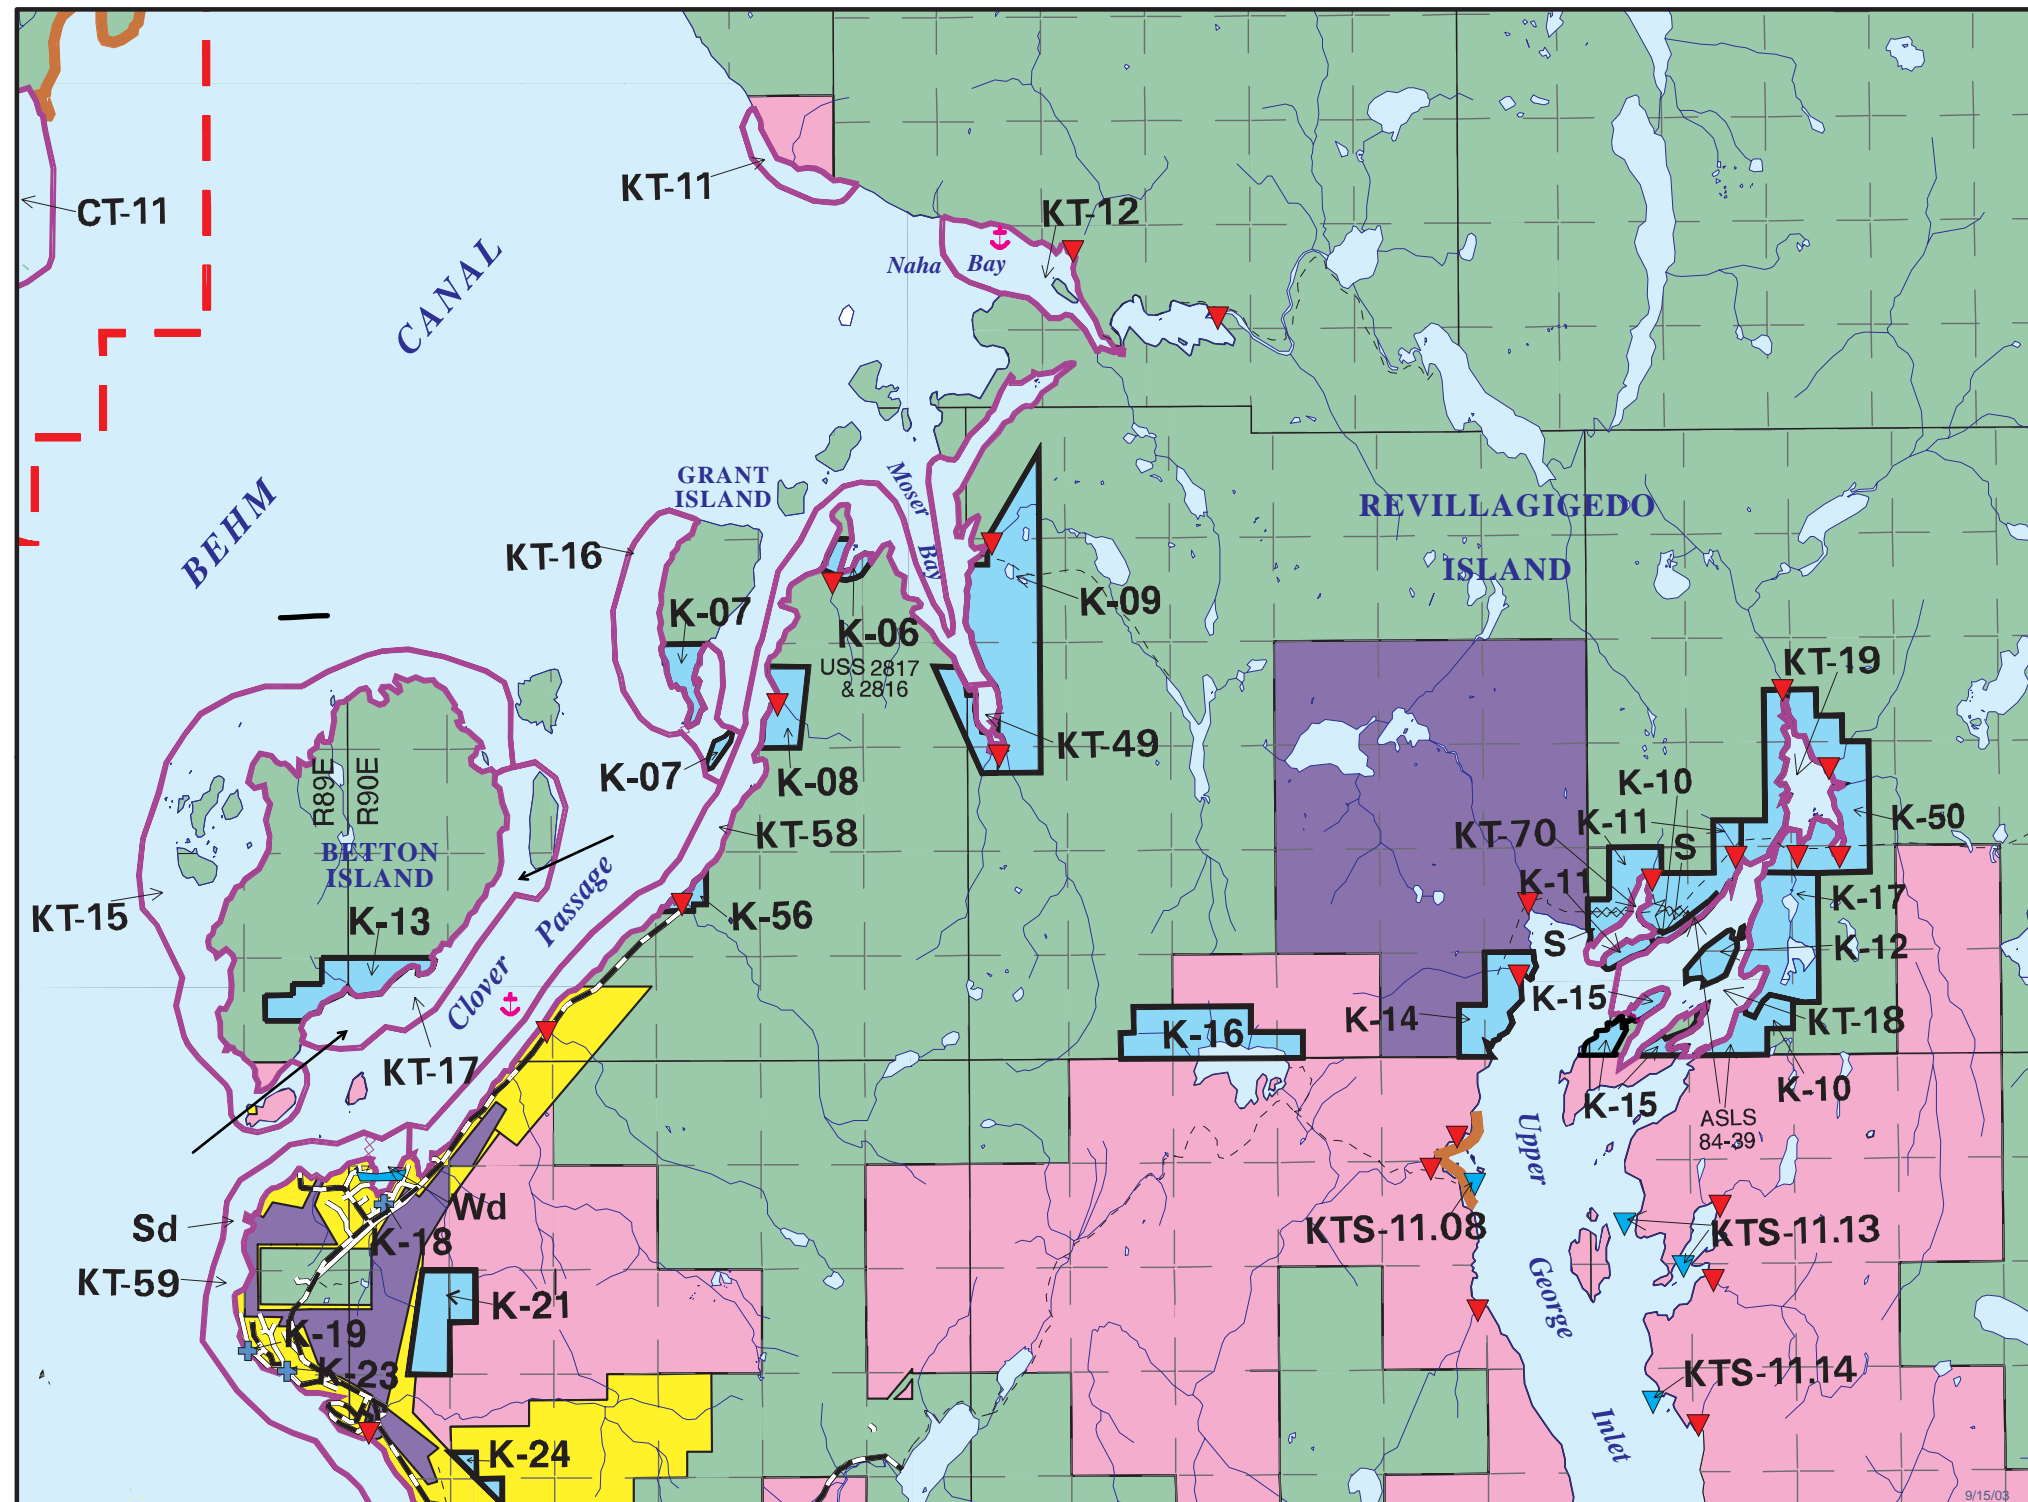

MAP 3-24 ♦ REGION 5 Ketchikan - North Inset Map

Land Status (1)(2)	
	Tongass NF Wilderness Areas
	Tongass Natl. Forest
	Misty Fiords Natl. Monument
	Native Owned
	Private
	State Owned
	Mental Health
	State Selected

Boundaries	
	Upland Unit Boundary
	Upland Designation Boundary
	Tideland Unit Boundary
	Tideland Designation Boundary
	Subregion Boundary
	Planning Region Boundary
	Area Plan Boundary
	City Boundary
	Herring Spawning Area

Units (3)	
K-01	Large Tract, Upland
KT-01	Large Tract, Tideland
KTS-01	Small Tract, Tideland

Tideland Uses/Facilities	
	Anchorage (Private & Public) (4)
	Boat Ramp/Harbor
	Resource Transfer Site (Forestry, Others)
	Seaplane
	Lodge
	Log Transfer Site
	Aquaculture
	Hatchery
	Seabird Nesting Colony (Major)
	Anadromous Streams (5)