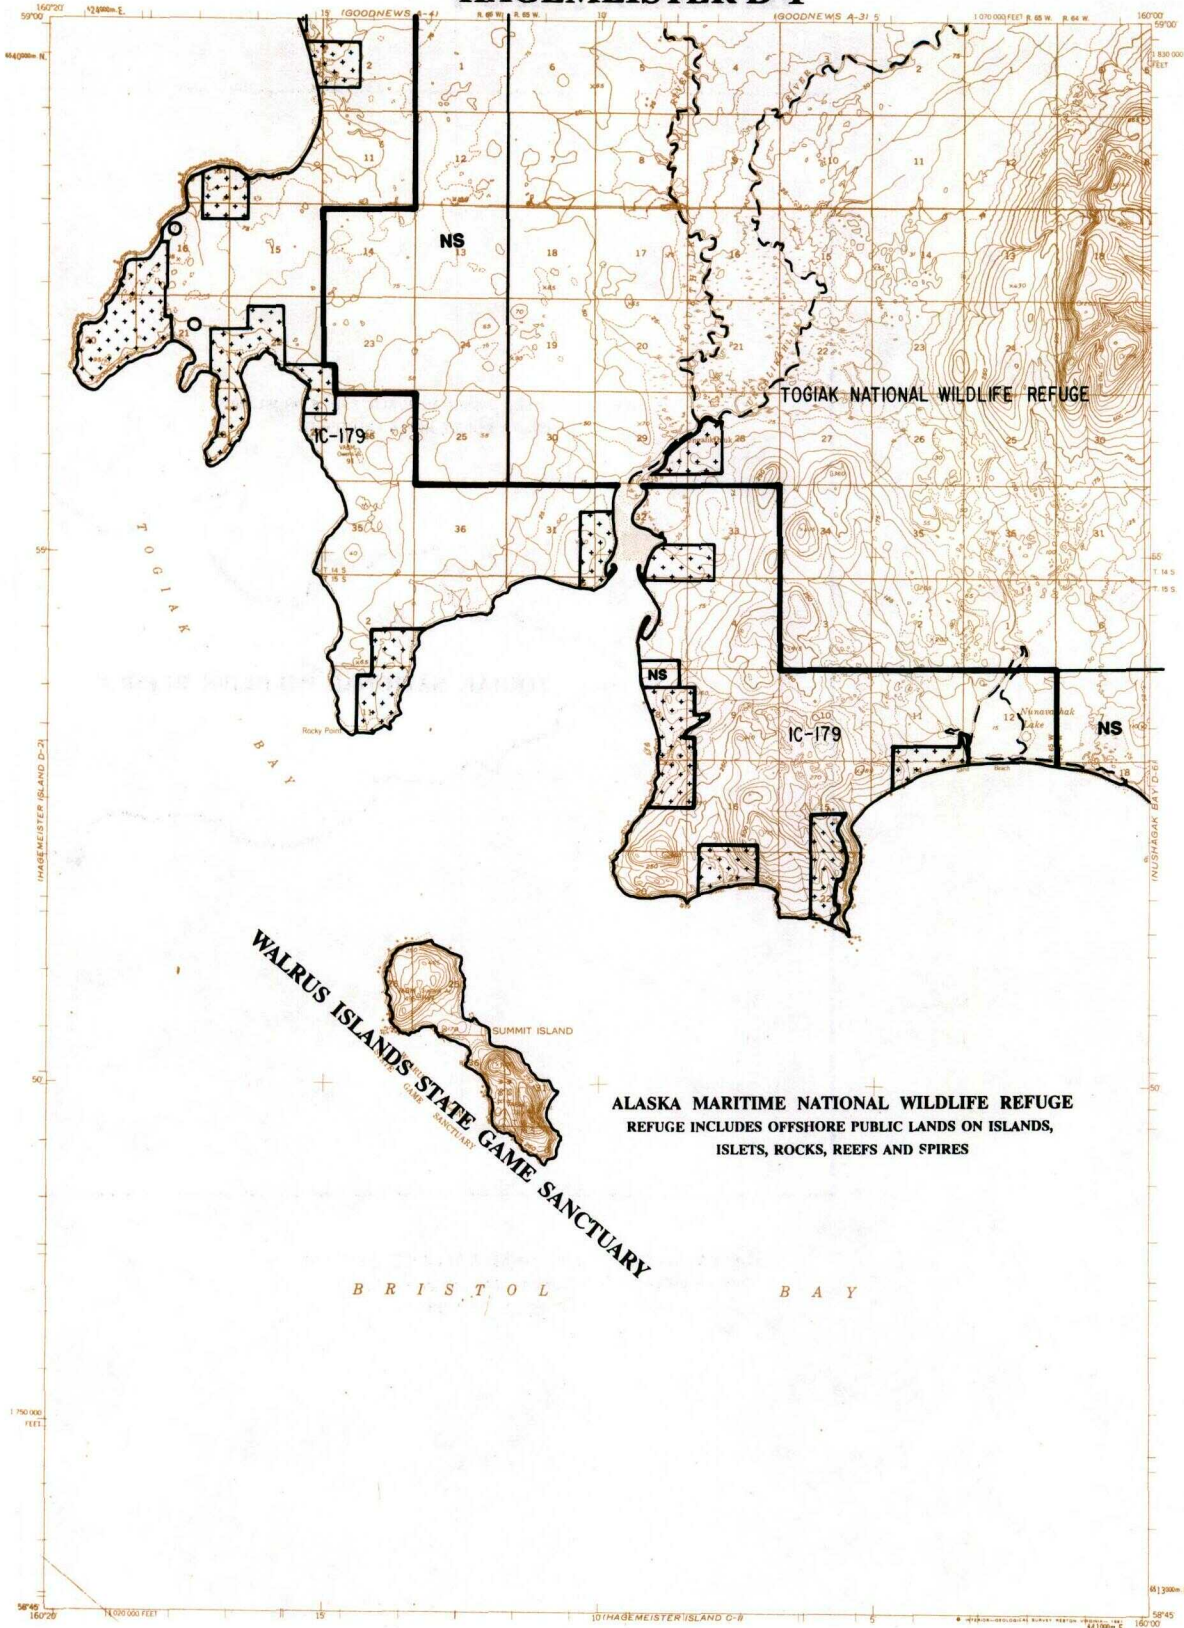

HAGEMEISTER D-1

LEGEND

IC OR PAT. BDY.	FED. DETERMINED NAVIGABLE	NATIONAL CONSERVATION UNIT BDY.
WATER EXCLUSION BDY.	STATE DETERMINED NAVIGABLE	PENDING NATIVE ALLOTMENT
NS NATIVE SELECTION	STATE SELECTION	NATIVE & STATE SELECTION
STATE STATE OWNED	AIR STRIP EASMENT	CAMPSITE / PARKING EASEMENTS
PRIVATE LANDS	EXISTING TRAIL EASEMENT	ROAD EASEMENT
		PROPOSED TRAIL EASEMENT

RESERVED EASEMENTS

No easements reserved