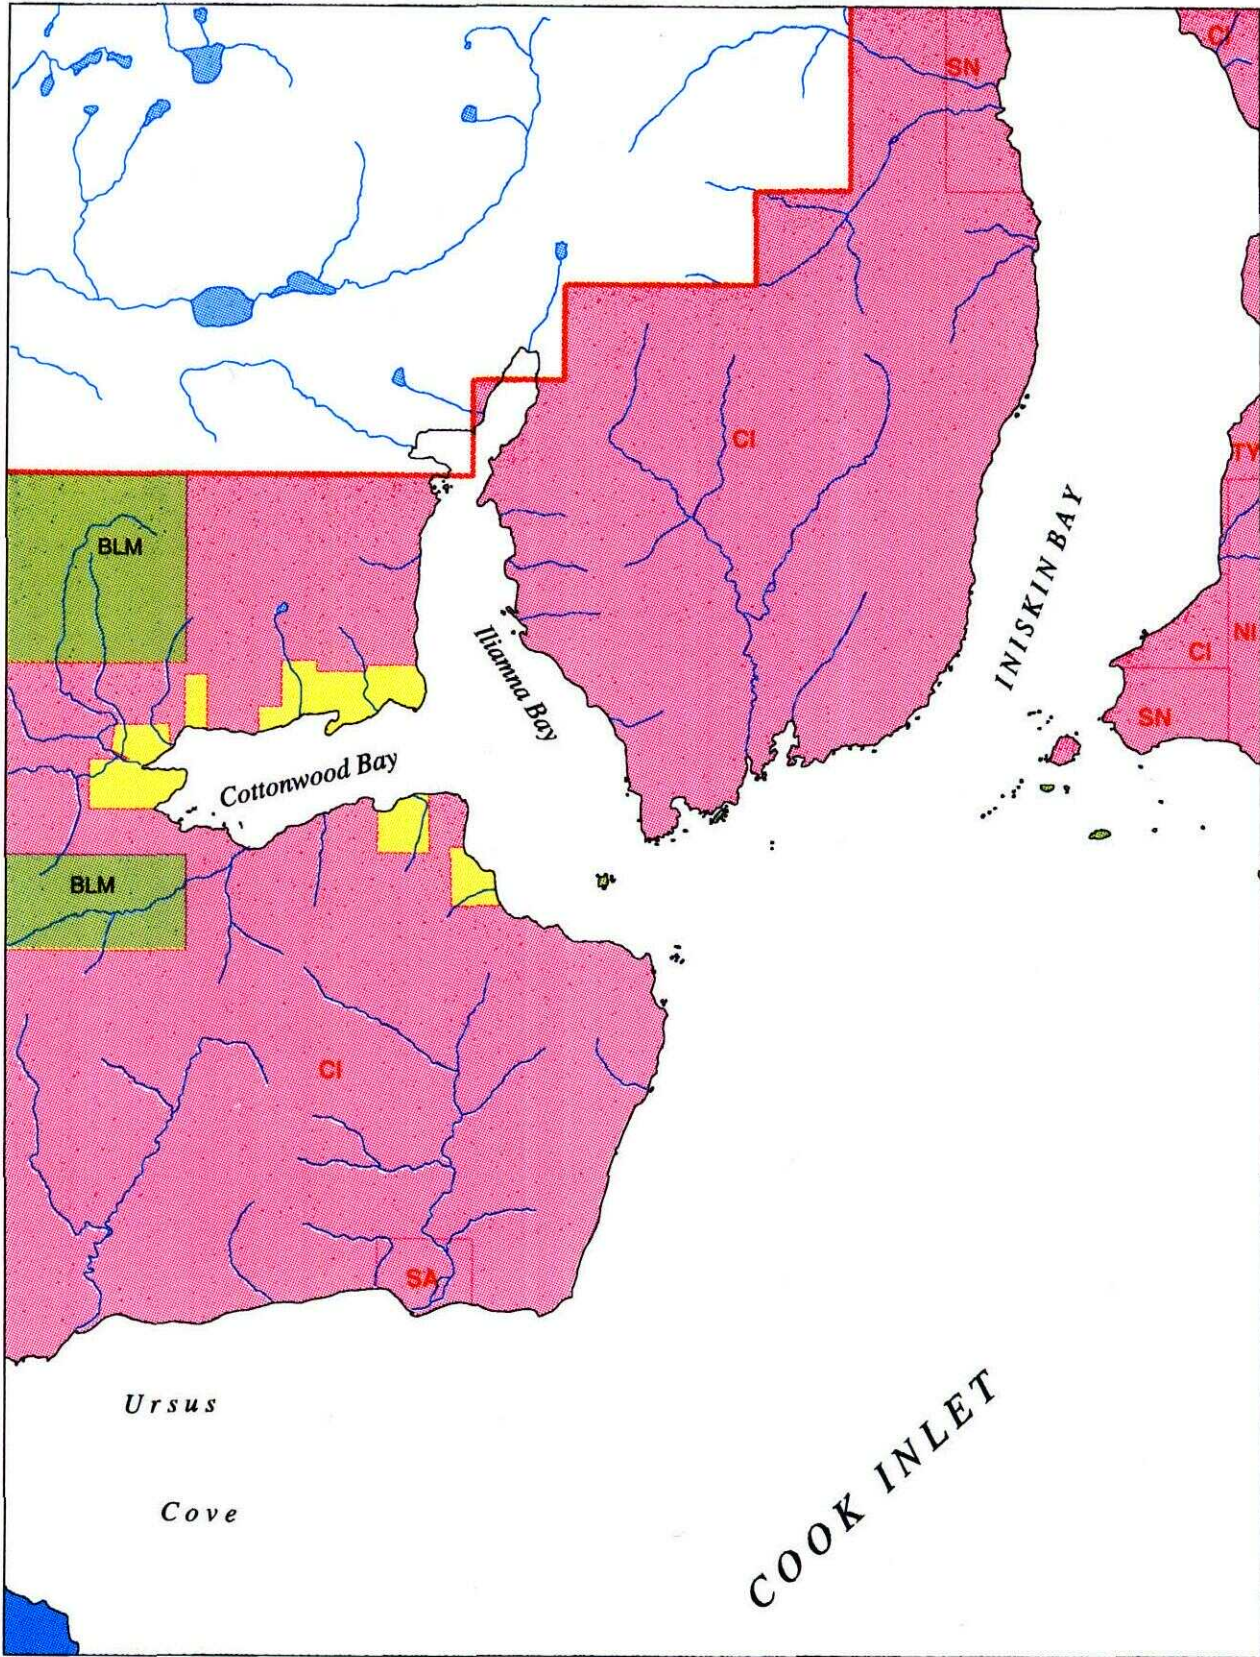

ILIAMNA C-2

■ RESERVED EASEMENTS

No Easements Reserved

ILIAMNA C-2

KENAI EASEMENT ATLAS

1993

LAND OWNERSHIP

- Federal
- Private - Includes Mental Health, University of Alaska, Alaska Railroad & Native Allotments
- State
- Borough & Municipal
- ANSCA Corporation
- State Determined Navigable Water
- Federal Determined Navigable Water

ROADS & TRAILS

- State-Maintained Roads
- Improved Roads
- 4WD Trails
- ATV Trails
- Snowmachine Trails
- Horse Trails
- Foot Trails
- Alaska Railroad

MISC

- Atlas Boundary

SITES

- Canoe Launch
- Skiff Launch
- Campsite
- Parking Area
- Picnic Area
- Landing Strip
- Public Cabin
- Visitor Information