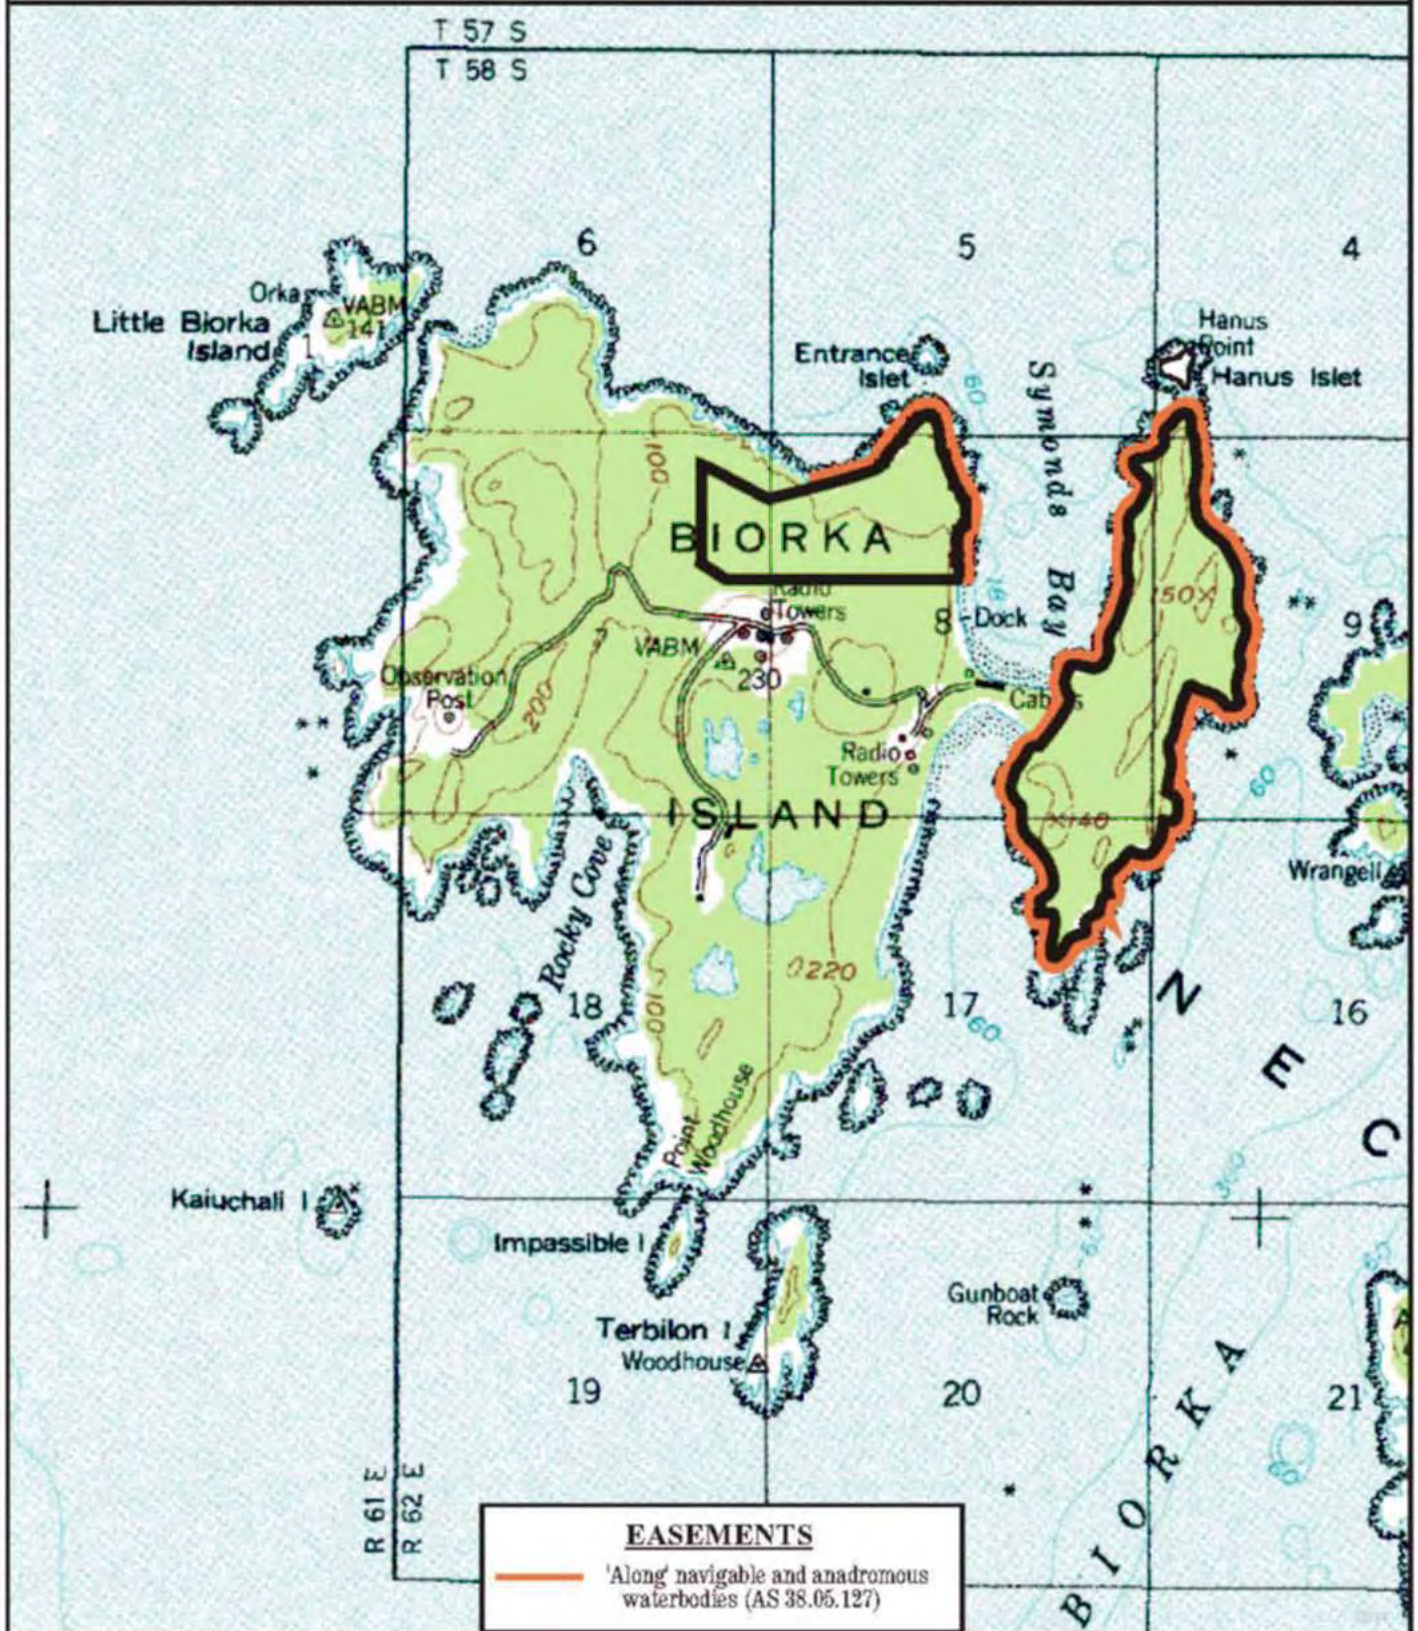

Biorka Island

PA.1002

Prepared by: DNR
Source USGS Port Alexander D-5
Date: 12/2004

— one mile —

Meridian	Township	Range
CRM	58S	63E