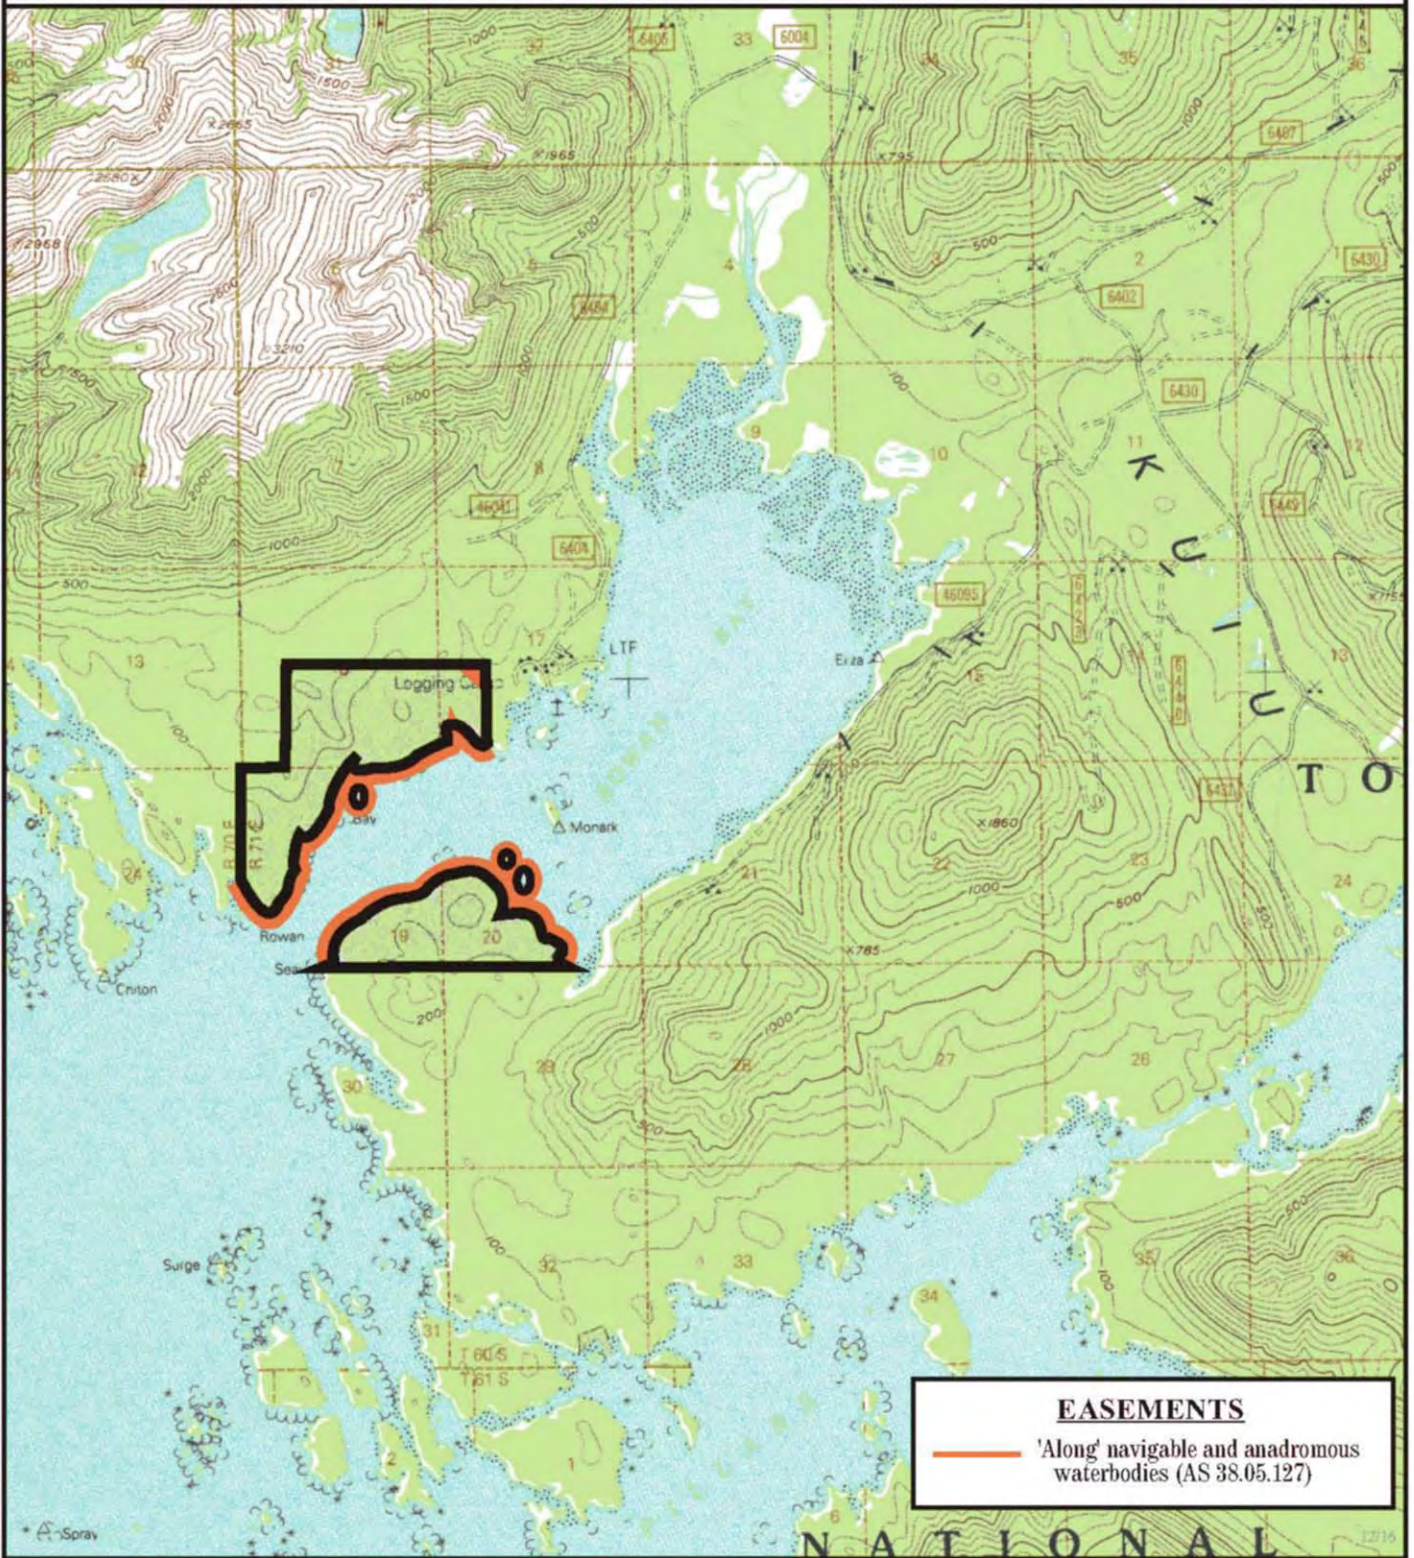

# Rowan Bay

CS.RB.1001

Prepared by: DNR  
Source USGS Port Alexander C-1  
Date: 12/2004

—|—|—  
one mile

Meridian	Township	Range
CRM	60S	71E