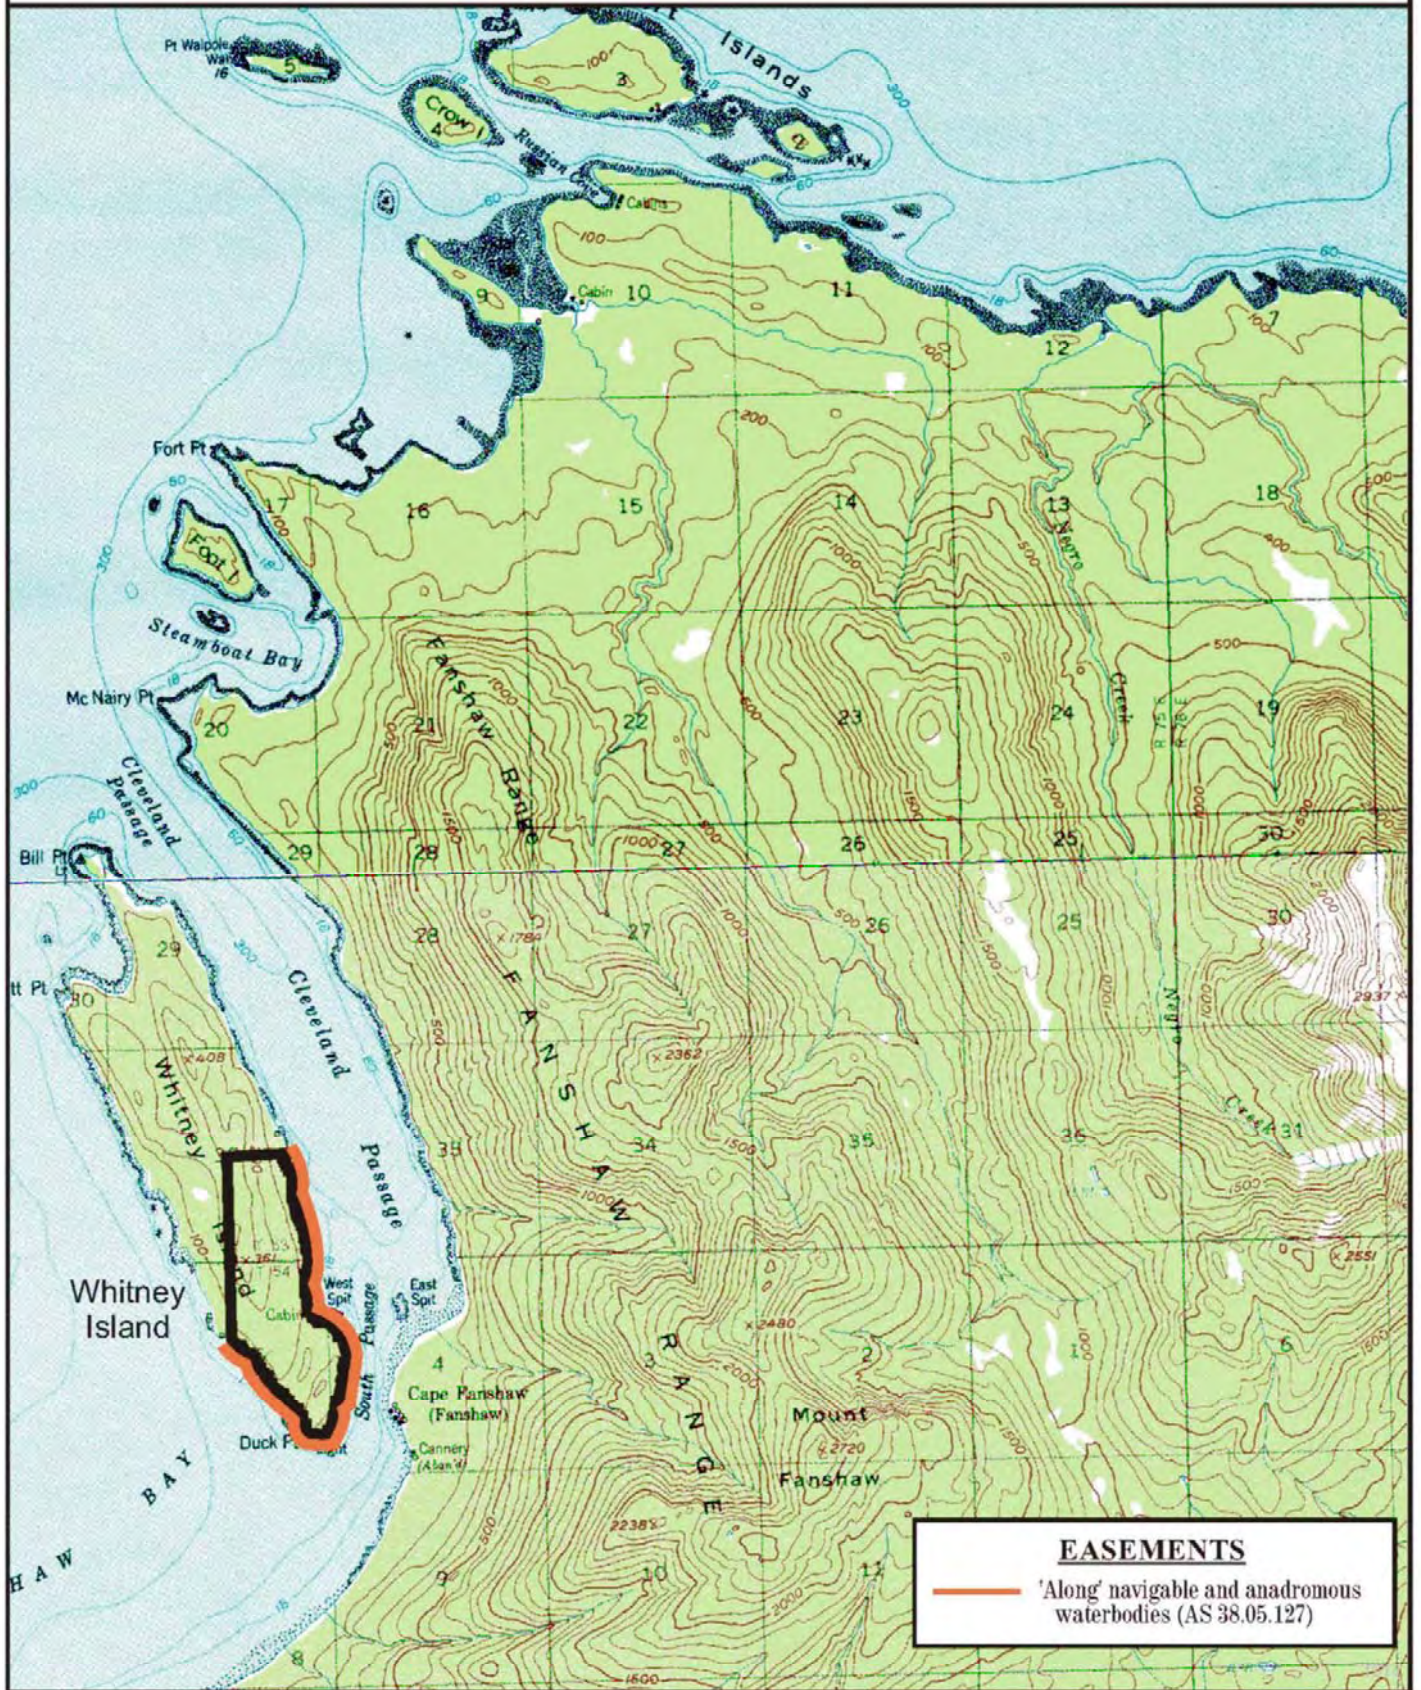

Whitney Island

SD.1001

Prepared by: DNR
 Source USGS Sumdum A-5, B-5
 Date: 12/2004

Meridian	Township	Range
CRM	53-54S	75E