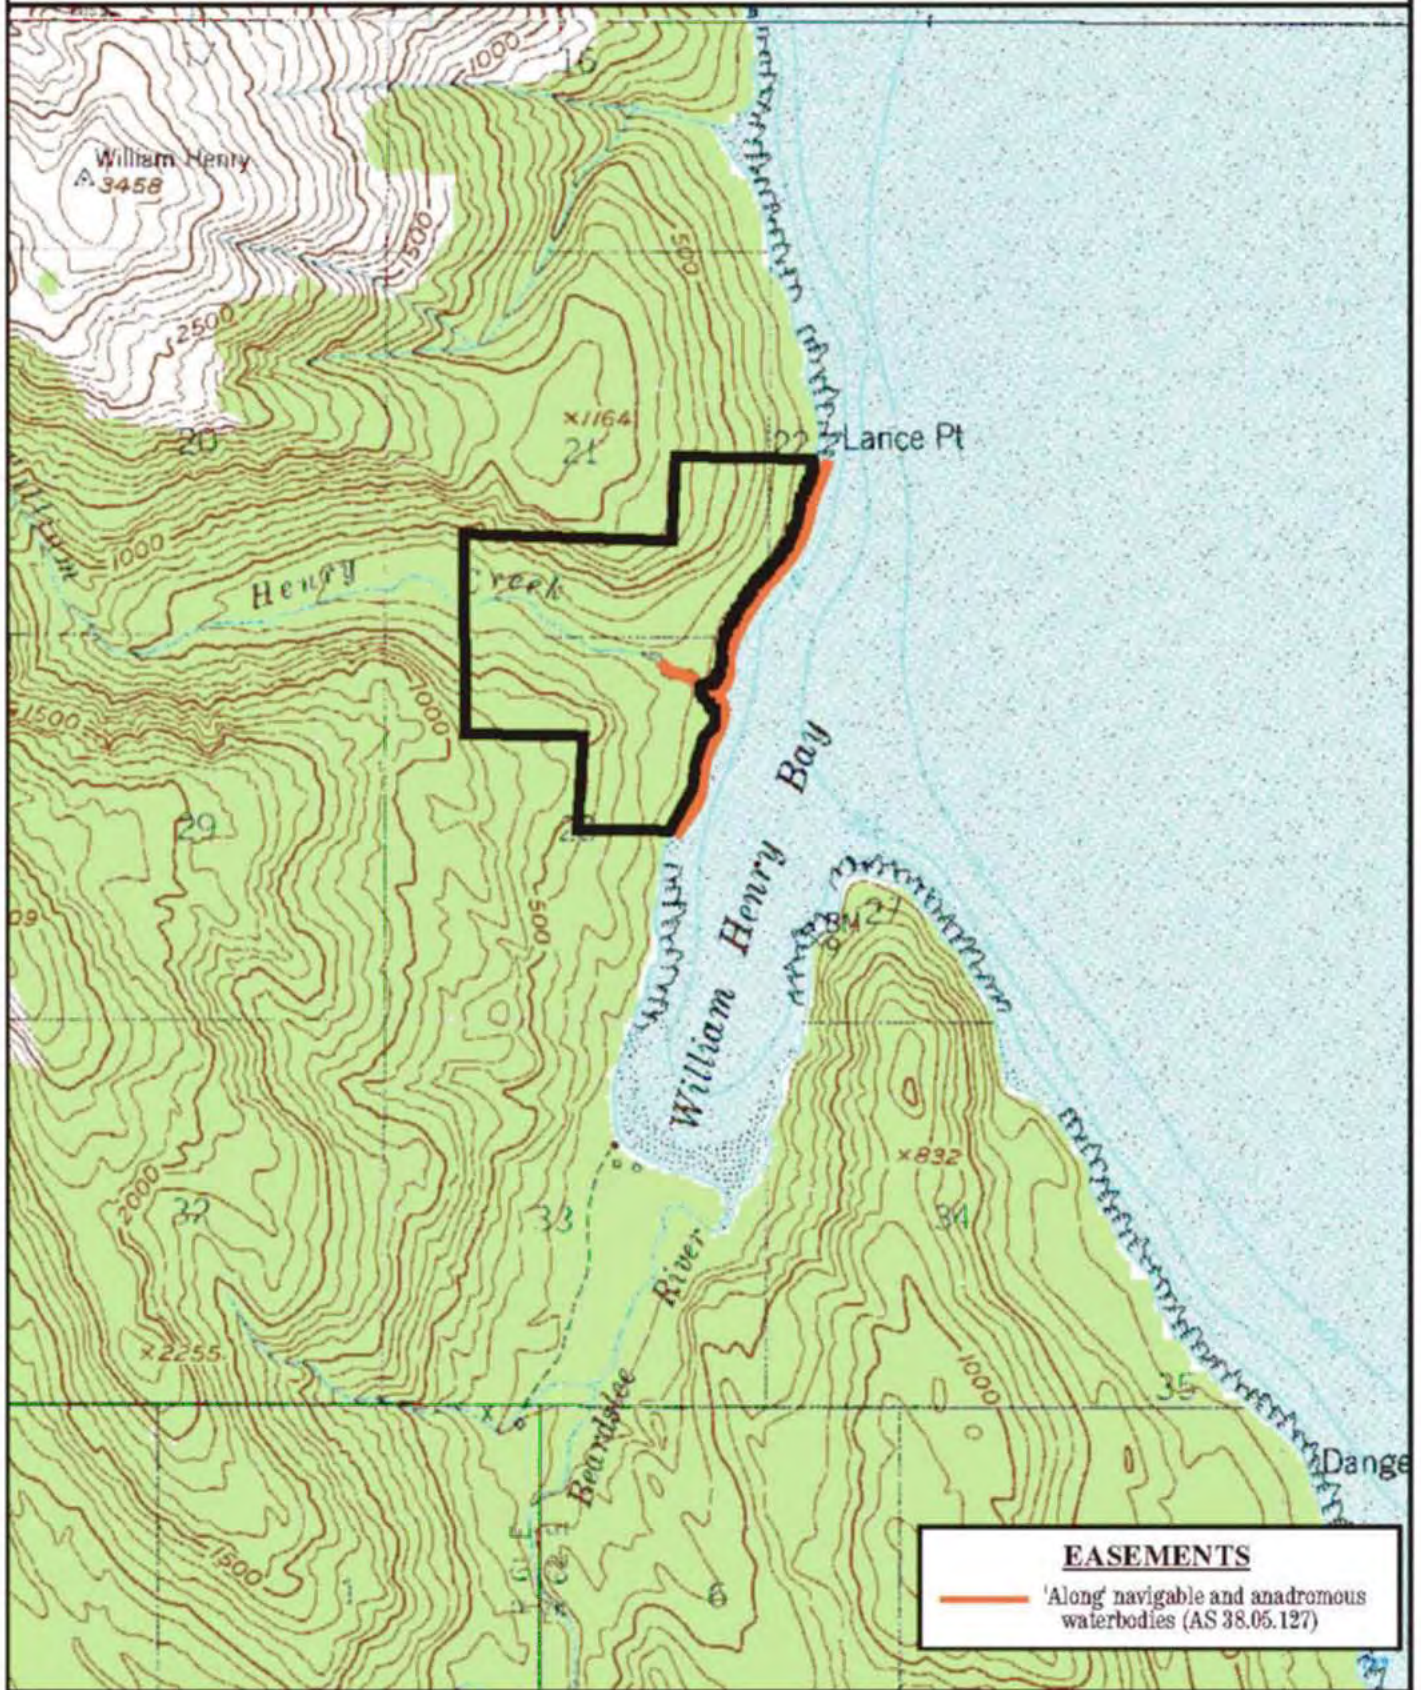

# William Henry Bay

JU.1001

Prepared by: DNR  
Source USGS Juneau C-4  
Date: 12/2004

Meridian	Township	Range
CRM	36S	61E